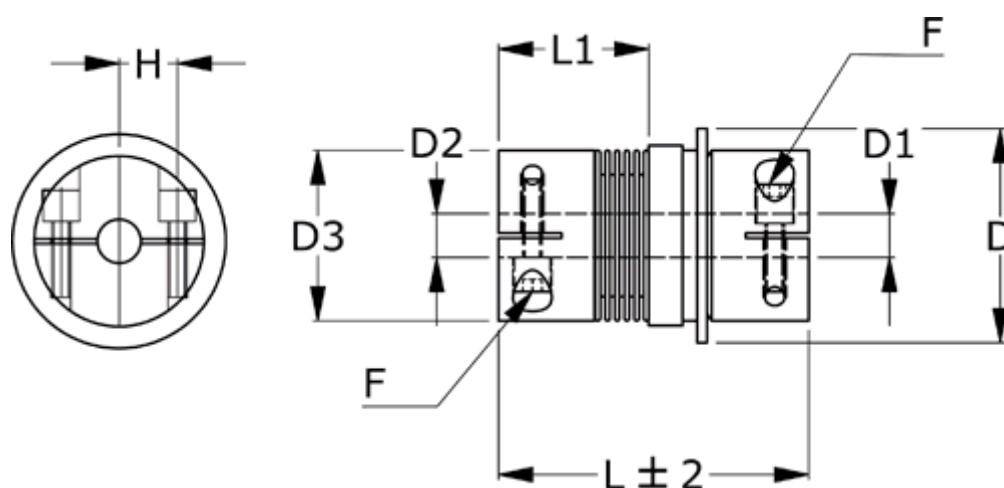

Article number: 335010100750915D1

Description: Safety coupling BKK 010 multiposition
Length 75 mm, bore 9/15 mm, TKn max 7 NM

Measures

D = 49
D1 = 15
D2 = 9
D3 = 40.0
F = M4
H = 15.5
L = 75
L1 = 43.0

Nom. torque NM (TKn) = 7NM overload torque range 1
Position engagement = C = Synchronous
s = 0.7